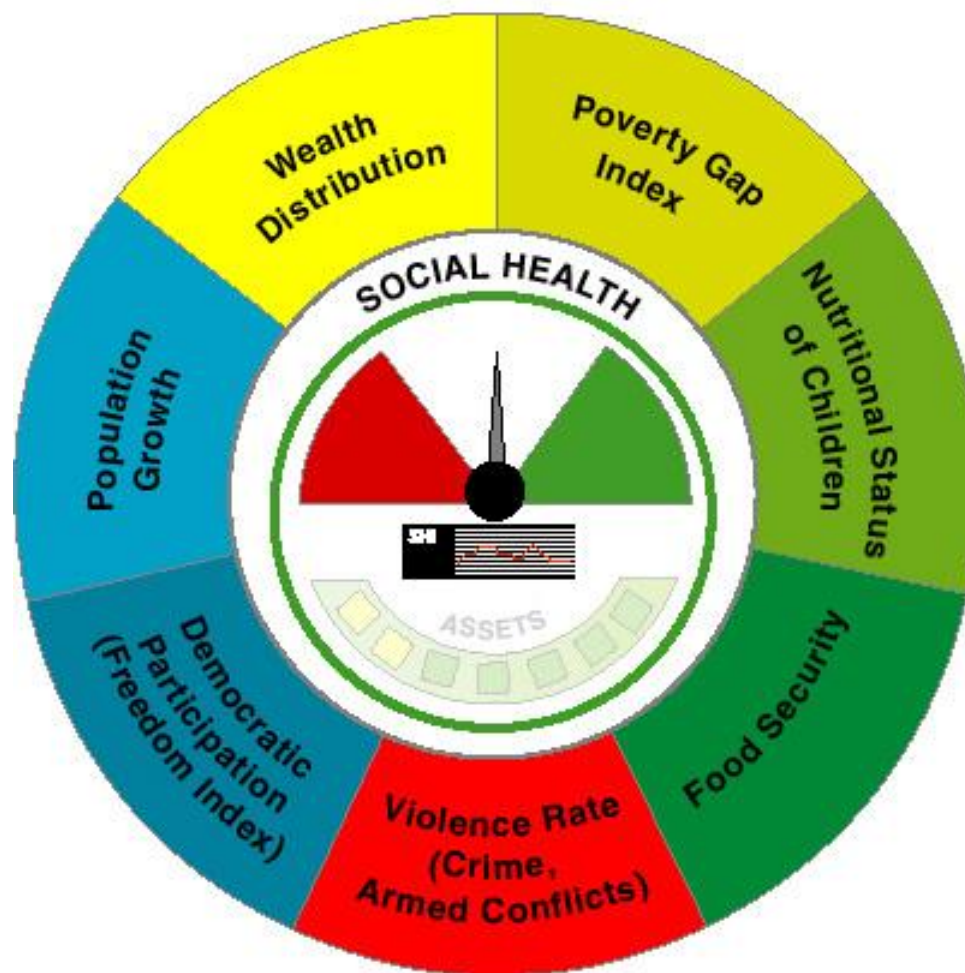

Dashboard of Sustainability