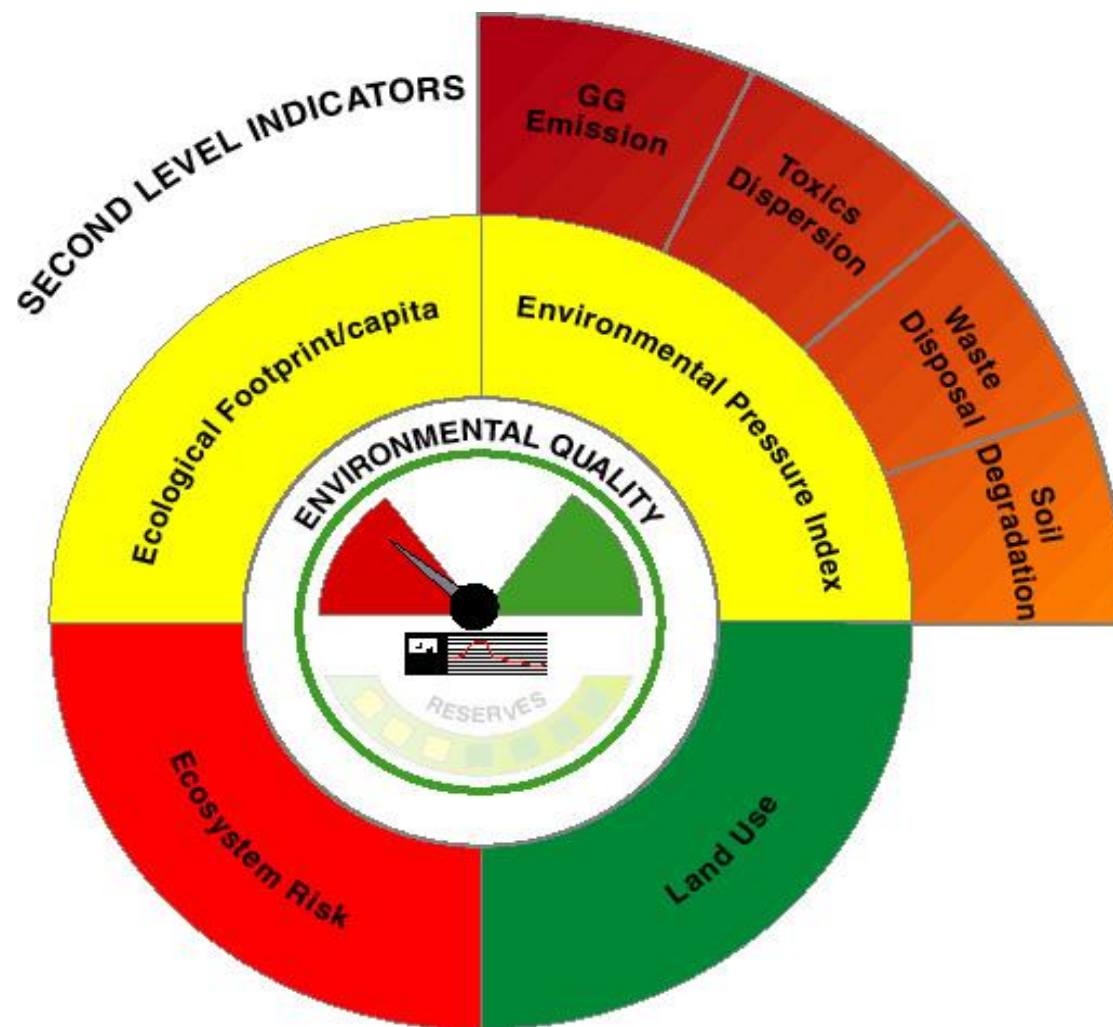

# Dashboard of Sustainability

# Dashboard of Sustainability

**Environmental Pressure Index**  
**Ecological Footprint per capita**  
**Ecosystem Risk**  
**Land Use**

---

**Living Planet Index**  
**(forest, fresh water, marine life)**  
**Vegetation cover**